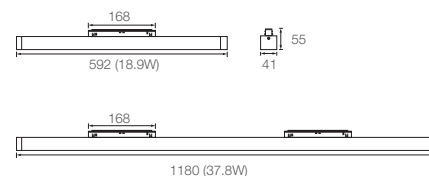

MATT BLACK RAL9011

LED MODULE

tuneWHITE

DRIVER

DIMMING

DIMENSIONS (MM)

SPECIFICATIONS

Family Type	Space ² XL Series
Input Voltage	48V DC Constant Voltage
Input Power	37.8W, 18.9W
Lifetime	50,000 hours (80% lumen maintenance at Ta = 25°C), B10
Beam Angles	100°
Colour Temperatures	tuneWHITE 1800K - 3100K, tuneWHITE 1800K - 4000K, tuneWHITE 2700K - 6500K
CRI	ProART (CRI-95)
SDCM	3 steps MacAdam ellipse binning
Driver (Dimming)	DALI device type 8, Casambi
Mains Connection	Magnetic track
Materials	Aluminium, plastic
Fire Safety	VW-1
Flammability Mark	F
Ingress Protection	IP40
Regulatory Markings	CE, CCC, RoHS

PHOTOMETRICS

SPACE² XL tuneWHITE PRISMATIC LIGHT FIX

Height (m)	E(0°)	Cone Ø (m)	SPACE ² XL PRISMATIC LIGHT FIX 37.8W / 18.9W		Luminous Flux (lm)
			Input Power	CRI	4000K / 6500K
1	100°	1242	37.8W	ProART CRI-95	100°
	2.46	1575			
2	311		4.92	18.9W	ProART CRI-95
	78	9.84			
3	138	7.38	Data are based on maximum output at highest CCT (4000K / 6500K). 2700K will have a nominal data value of 10% lower than published. 1800K will have a nominal data value of 30% lower than published. Nominal CRI-95, equals to Ra>90-97, R9>50		
	50	12.30			
4	78	9.84			
	50	12.30			
5	50	12.30			
	12.30				