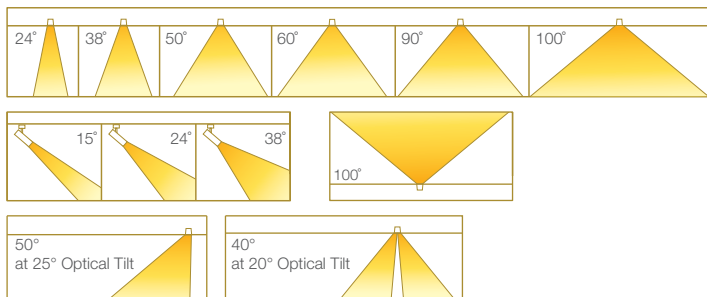

Module Colour Temperature Variation

Beam Angle

Driver Dimming Variation